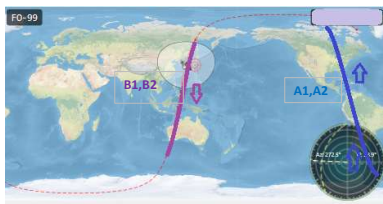

Orbit and Service Zone Image.

UTC 22:00-01:00 1st Purple B1,B2 /2nd Blue A1,A2